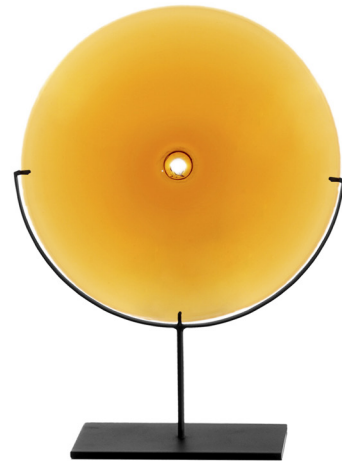

■ Pool A842V3W + A842V30 + A842V3V

■ Pool A842VW0

■ A84203V

■ Pool A842VGW

■ Pool A842V6W

SCHEMATICS

SCULPTURE

18cm H 32cm
7,09" H 12,6"

30cm H 53cm
11,81" H 20,87"

53,3cm H 30,5cm
20,98" H 12,01"

61cm H 45,7cm
24,02" H 17,99"

73,7cm H 61cm
29,02" H 24,02"

FINISHINGS

Finishing

AMBER

WHITE