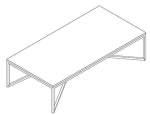

■ T111XM3

■ T111XM3

■ T111M00

■ T111M03

SCHEMATICS

SQUARE CORNER

40cm x 40cm H 50cm
15,75" x 15,75" H 19,69"

SQUARE CENTRAL

100cm x 100cm H 35cm
39,37" x 39,37" H 13,78"

RECTANGULAR CENTRAL

140cm x 70cm H 35cm
55,12" x 27,56" H 13,78"

FINISHINGS

Frame finishing

COFFEE

MATT COFFEE

Top finishing