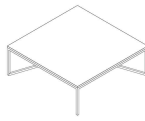

■ T111XM3

■ T111XM3

■ T111M00

■ T111M03

SCHEMATICS

SQUARE CORNER

40cm x 40cm H 50cm
15,75" x 15,75" H 19,69"

SQUARE CENTRAL

100cm x 100cm H 35cm
39,37" x 39,37" H 13,78"

RECTANGULAR CENTRAL

140cm x 70cm H 35cm
55,12" x 27,56" H 13,78"

FINISHINGS

Frame finishing

COFFEE

MATT COFFEE

Top finishing