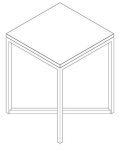

■ T111XM3

■ T111XM3

■ T111M00

■ T111M03

SCHEMATICS

SQUARE CORNER

40cm x 40cm H 50cm
15,75" x 15,75" H 19,69"

SQUARE CENTRAL

100cm x 100cm H 35cm
39,37" x 39,37" H 13,78"

RECTANGULAR CENTRAL

140cm x 70cm H 35cm
55,12" x 27,56" H 13,78"

FINISHINGS

Frame finishing

COFFEE

MATT COFFEE

Top finishing