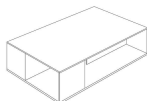

■ T140V00

■ T140V41

■ T140VX1

■ T140VM1

■ T140VH3

■ T140VM4

SCHEMATICS

SQUARE CORNER

60cm x 60cm H 42cm
23,62" x 23,62" H 16,54"

60cm x 60cm H 70cm
23,62" x 23,62" H 27,56"

SQUARE CENTRAL

100cm x 100cm H 34cm
39,37" x 39,37" H 13,39"

RECTANGULAR CENTRAL

85cm x 125cm H 34cm
33,46" x 49,21" H 13,39"