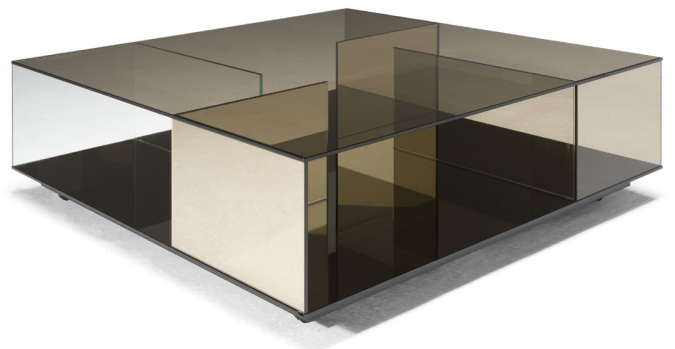

■ T140V00

■ T140V41

■ T140VX1

■ T140VM1

■ T140VH3

■ T140VM4

SCHEMATICS

SQUARE CORNER

60cm x 60cm H 42cm
23,62" x 23,62" H 16,54"

60cm x 60cm H 70cm
23,62" x 23,62" H 27,56"

SQUARE CENTRAL

100cm x 100cm H 34cm
39,37" x 39,37" H 13,39"

RECTANGULAR CENTRAL

85cm x 125cm H 34cm
33,46" x 49,21" H 13,39"

FINISHINGS

Frame finishing

BRONZE

SMOKE

TRANSPARENT

TRANSPARENT
BLUE VIOLET

TRANSPARENT
BRONZE YELLOW

Top finishing